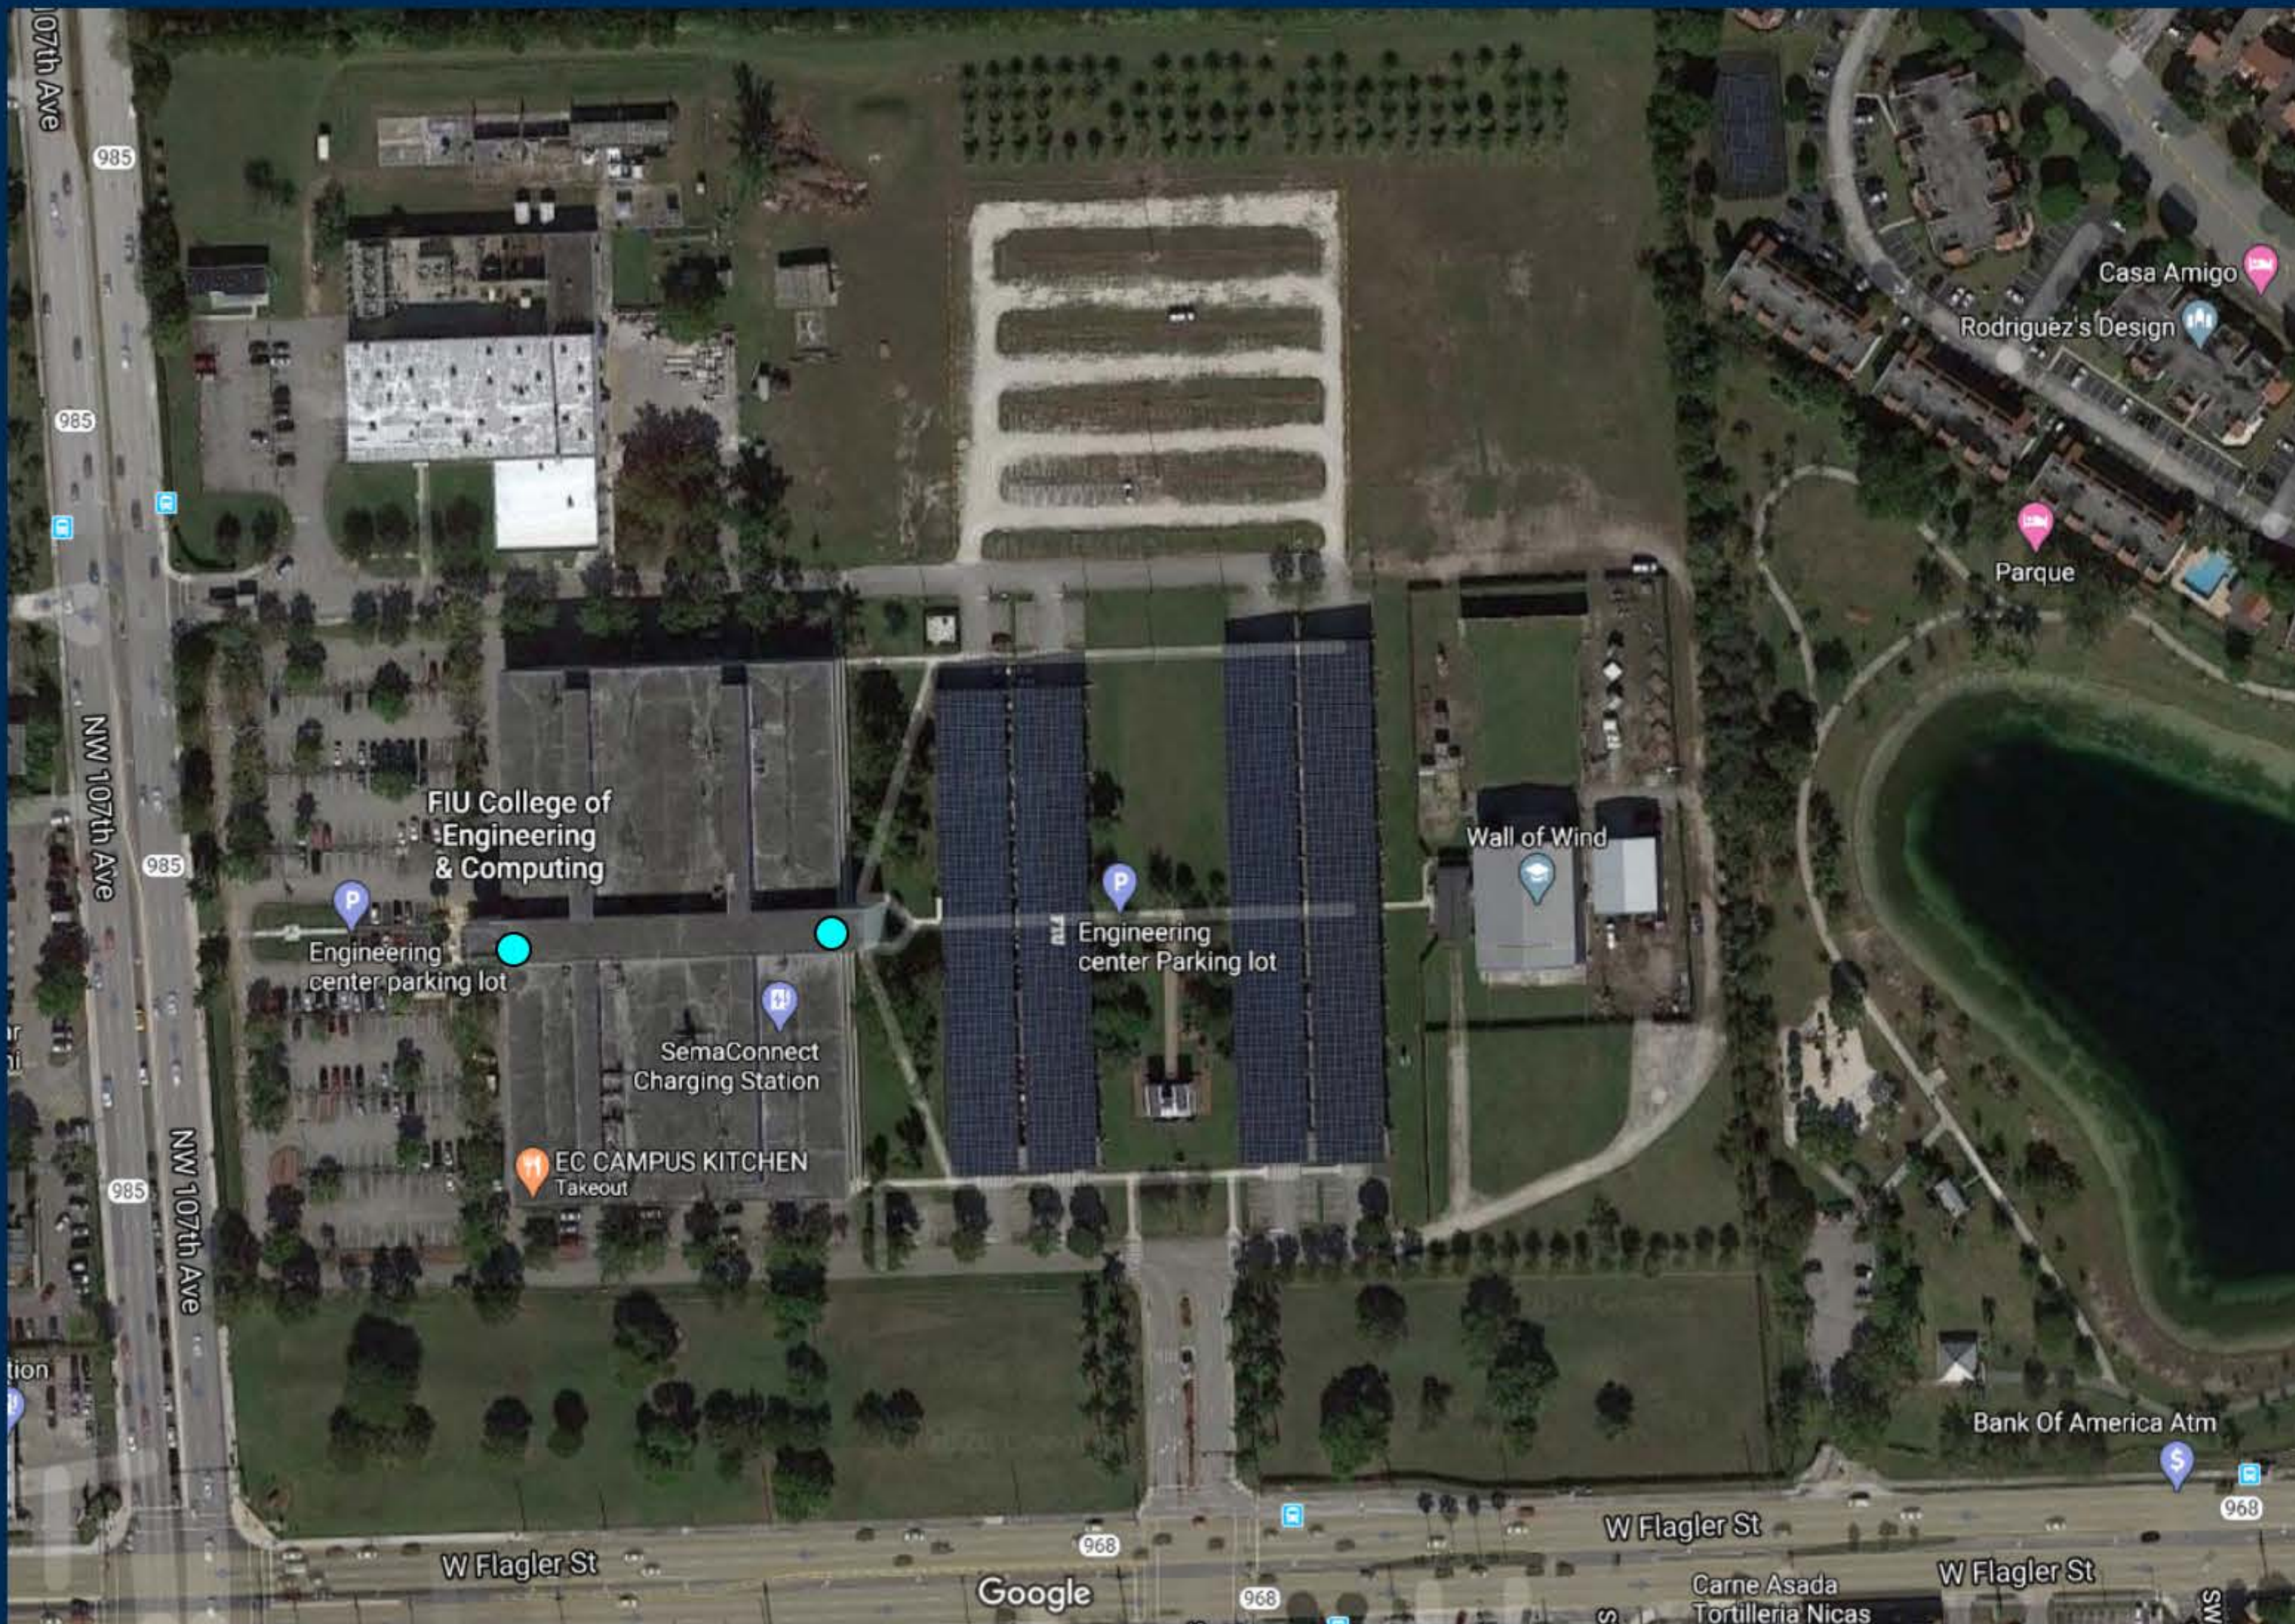

LEGEND

Vending Machine Locations

PG1 NW Corner - Levels 3 and 4

PG2 SW Corner - Levels 3 and 4

PG3 SE Corner - Levels 3 and 4

PG4 SE Corner - Levels 3 and 4

PG5 SW Corner - Levels 3, 4 and 5

PG6 SE Corner- Levels 1, 3 and 4

GL Breezeway

SASC - Level 2

Academic Health Center 2 - Level 1

Chapman College of Business - Level 2

DM - North & South side - Level 1

GC Welcome Center - 181

University Towers Housing Office - 121

LEGEND

Vending Machine Locations

Entrance - Level 1

Hallway - Level 2

LEGEND

 Vending Machines

- AC2- Level 1
- AC1- Level 1
- WUC- Level 1
- WUC - Information Desk
- HL- Level 1